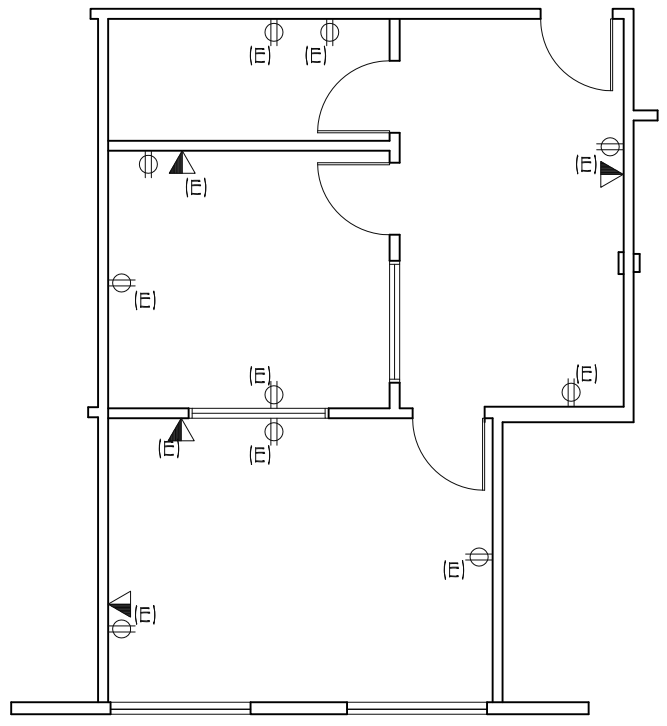

SUITE 208  
SCALE: 1/8"=1'-0"  
DATE: 12-20-17  
649 RSF

3838 Carson Street  
Torrance, CA 90503